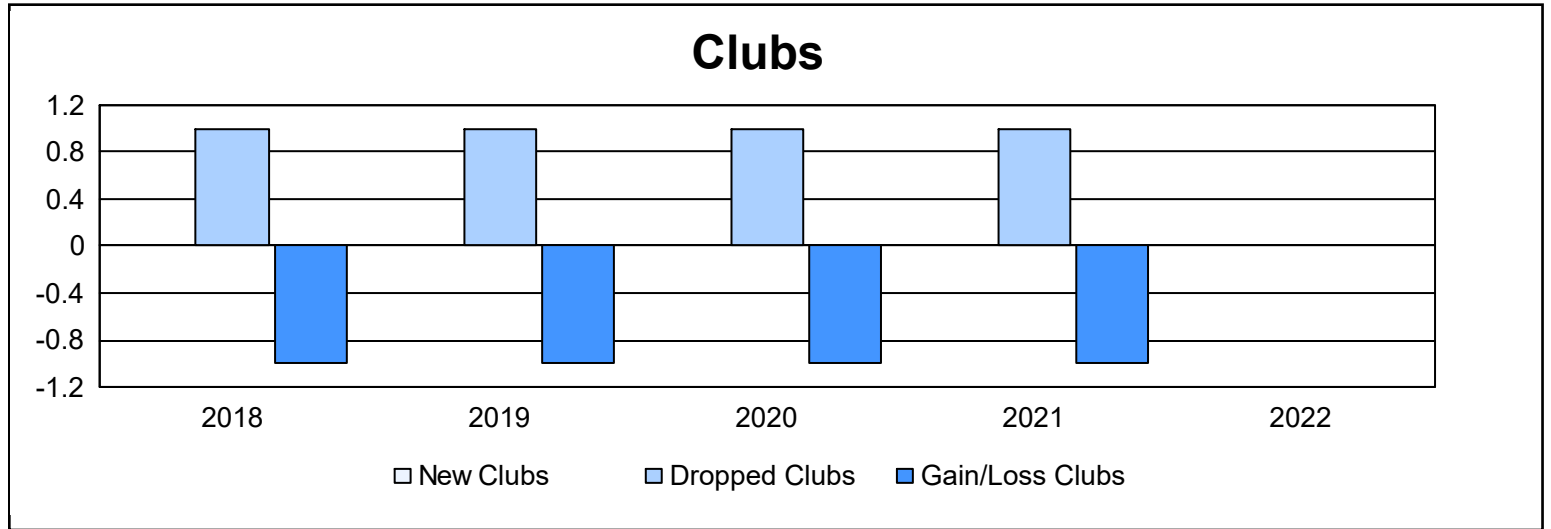

Year	New Clubs	Dropped Clubs	Gain/ Loss Clubs	New Members	Charter Members	Reinstate Members	Transfer Members	Total Member Added	Total Members Dropped	Gain/ Loss Members
2017-2018	0	1	-1	45	1	0	3	49	90	-41
2018-2019	0	1	-1	35	1	3	3	42	100	-58
2019-2020	0	1	-1	37	0	7	0	44	53	-9
2020-2021	0	1	-1	19	0	1	3	23	49	-26
2021-2022	0	0	0	46	0	0	3	49	54	-5
<b>Average</b>	<b>0</b>	<b>1</b>	<b>-1</b>	<b>36</b>	<b>0</b>	<b>2</b>	<b>2</b>	<b>41</b>	<b>69</b>	<b>-28</b>

### Membership Composition June 2022 Cumulative