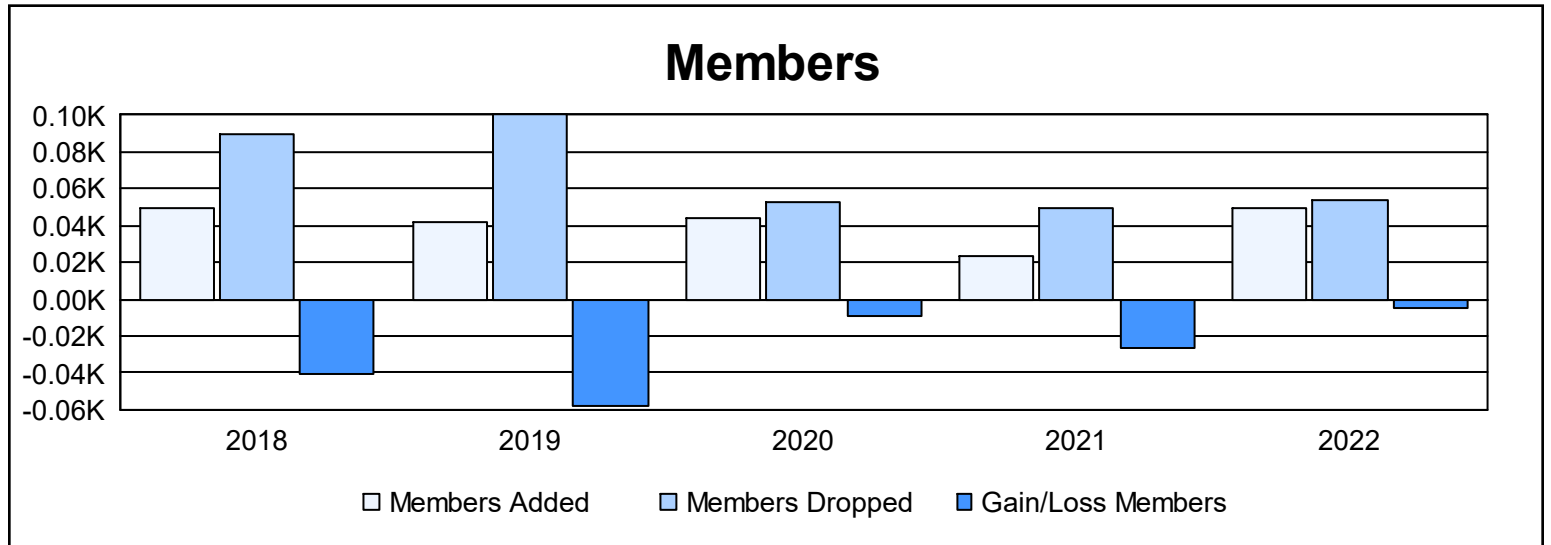

Year	New Clubs	Dropped Clubs	Gain/ Loss Clubs	New Members	Charter Members	Reinstate Members	Transfer Members	Total Member Added	Total Members Dropped	Gain/ Loss Members
2017-2018	0	1	-1	45	1	0	3	49	90	-41
2018-2019	0	1	-1	35	1	3	3	42	100	-58
2019-2020	0	1	-1	37	0	7	0	44	53	-9
2020-2021	0	1	-1	19	0	1	3	23	49	-26
2021-2022	0	0	0	46	0	0	3	49	54	-5
<b>Average</b>	<b>0</b>	<b>1</b>	<b>-1</b>	<b>36</b>	<b>0</b>	<b>2</b>	<b>2</b>	<b>41</b>	<b>69</b>	<b>-28</b>

### Membership Composition June 2022 Cumulative